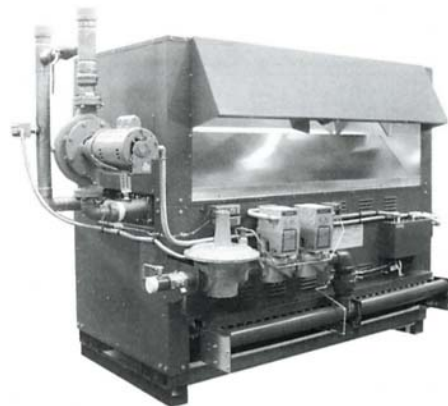

For prices on products or parts call us at 623-847-4788 or FAX 623-847-2386